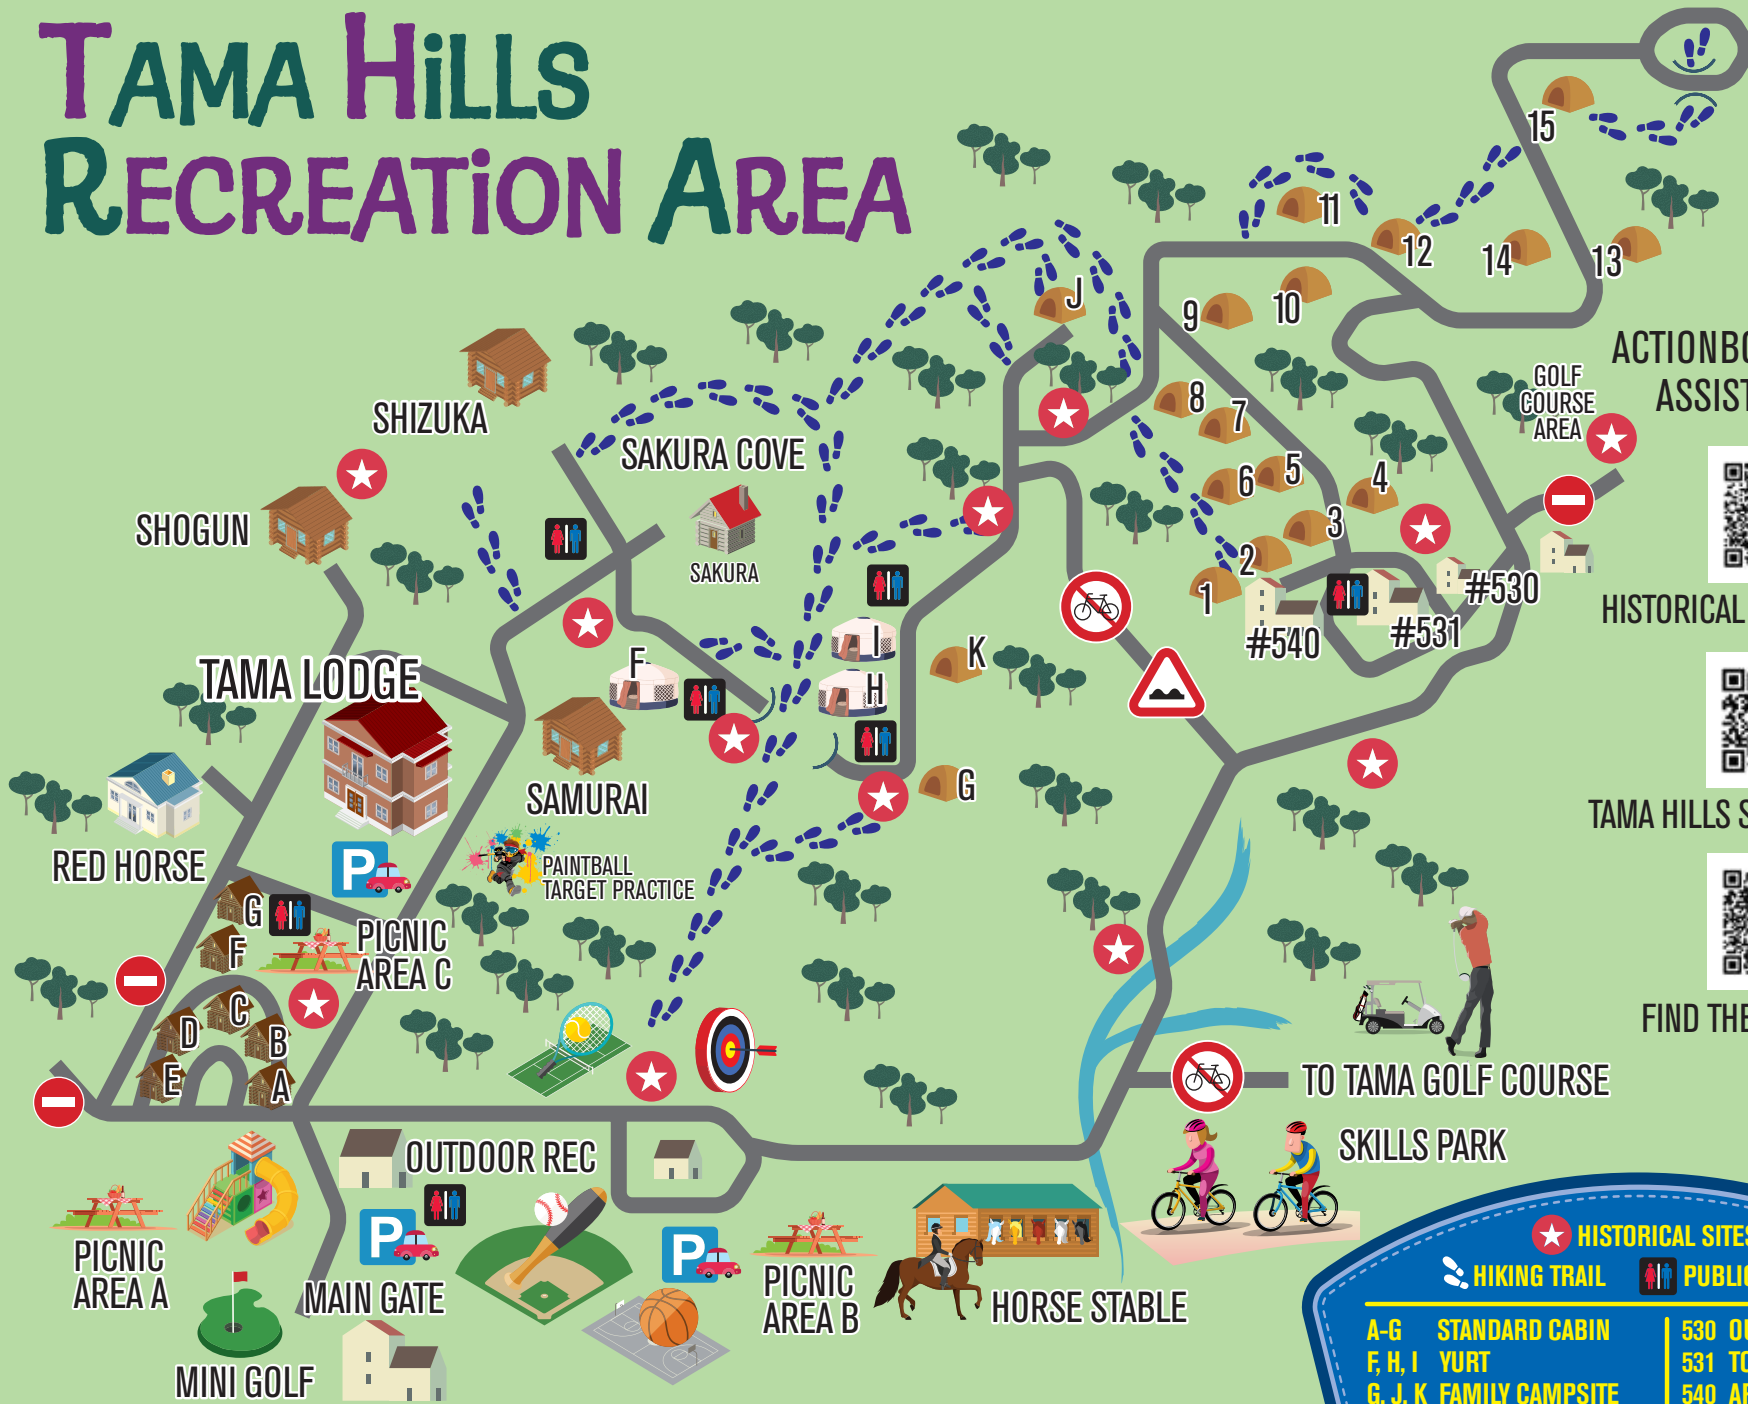

TAMA HILLS RECREATION AREA

ACTIONBOUND PHONE ASSISTED HIKES

HISTORICAL MARKERS TOUR

TAMA HILLS SCAVENGER HUNT

FIND THE ELEVATORS!

TO TAMA GOLF COURSE
SKILLS PARK

HISTORICAL SITES	
HIKING TRAIL	PUBLIC TOILET
A-G STANDARD CABIN	530 OUTDOOR REC
F, H, I YURT	531 TOILET & SHOWER
G, J, K FAMILY CAMPSITE	540 APEX
1-15 PRIMITIVE CAMPSITE	

TAMA HILLS RECREATION INFORMATION

PAINTBALL TARGET PRACTICE

MASSAGE PACKAGES

ELECTRIC MOUNTAIN BIKES

BUNCH BIKES

HORSEBACK RIDING