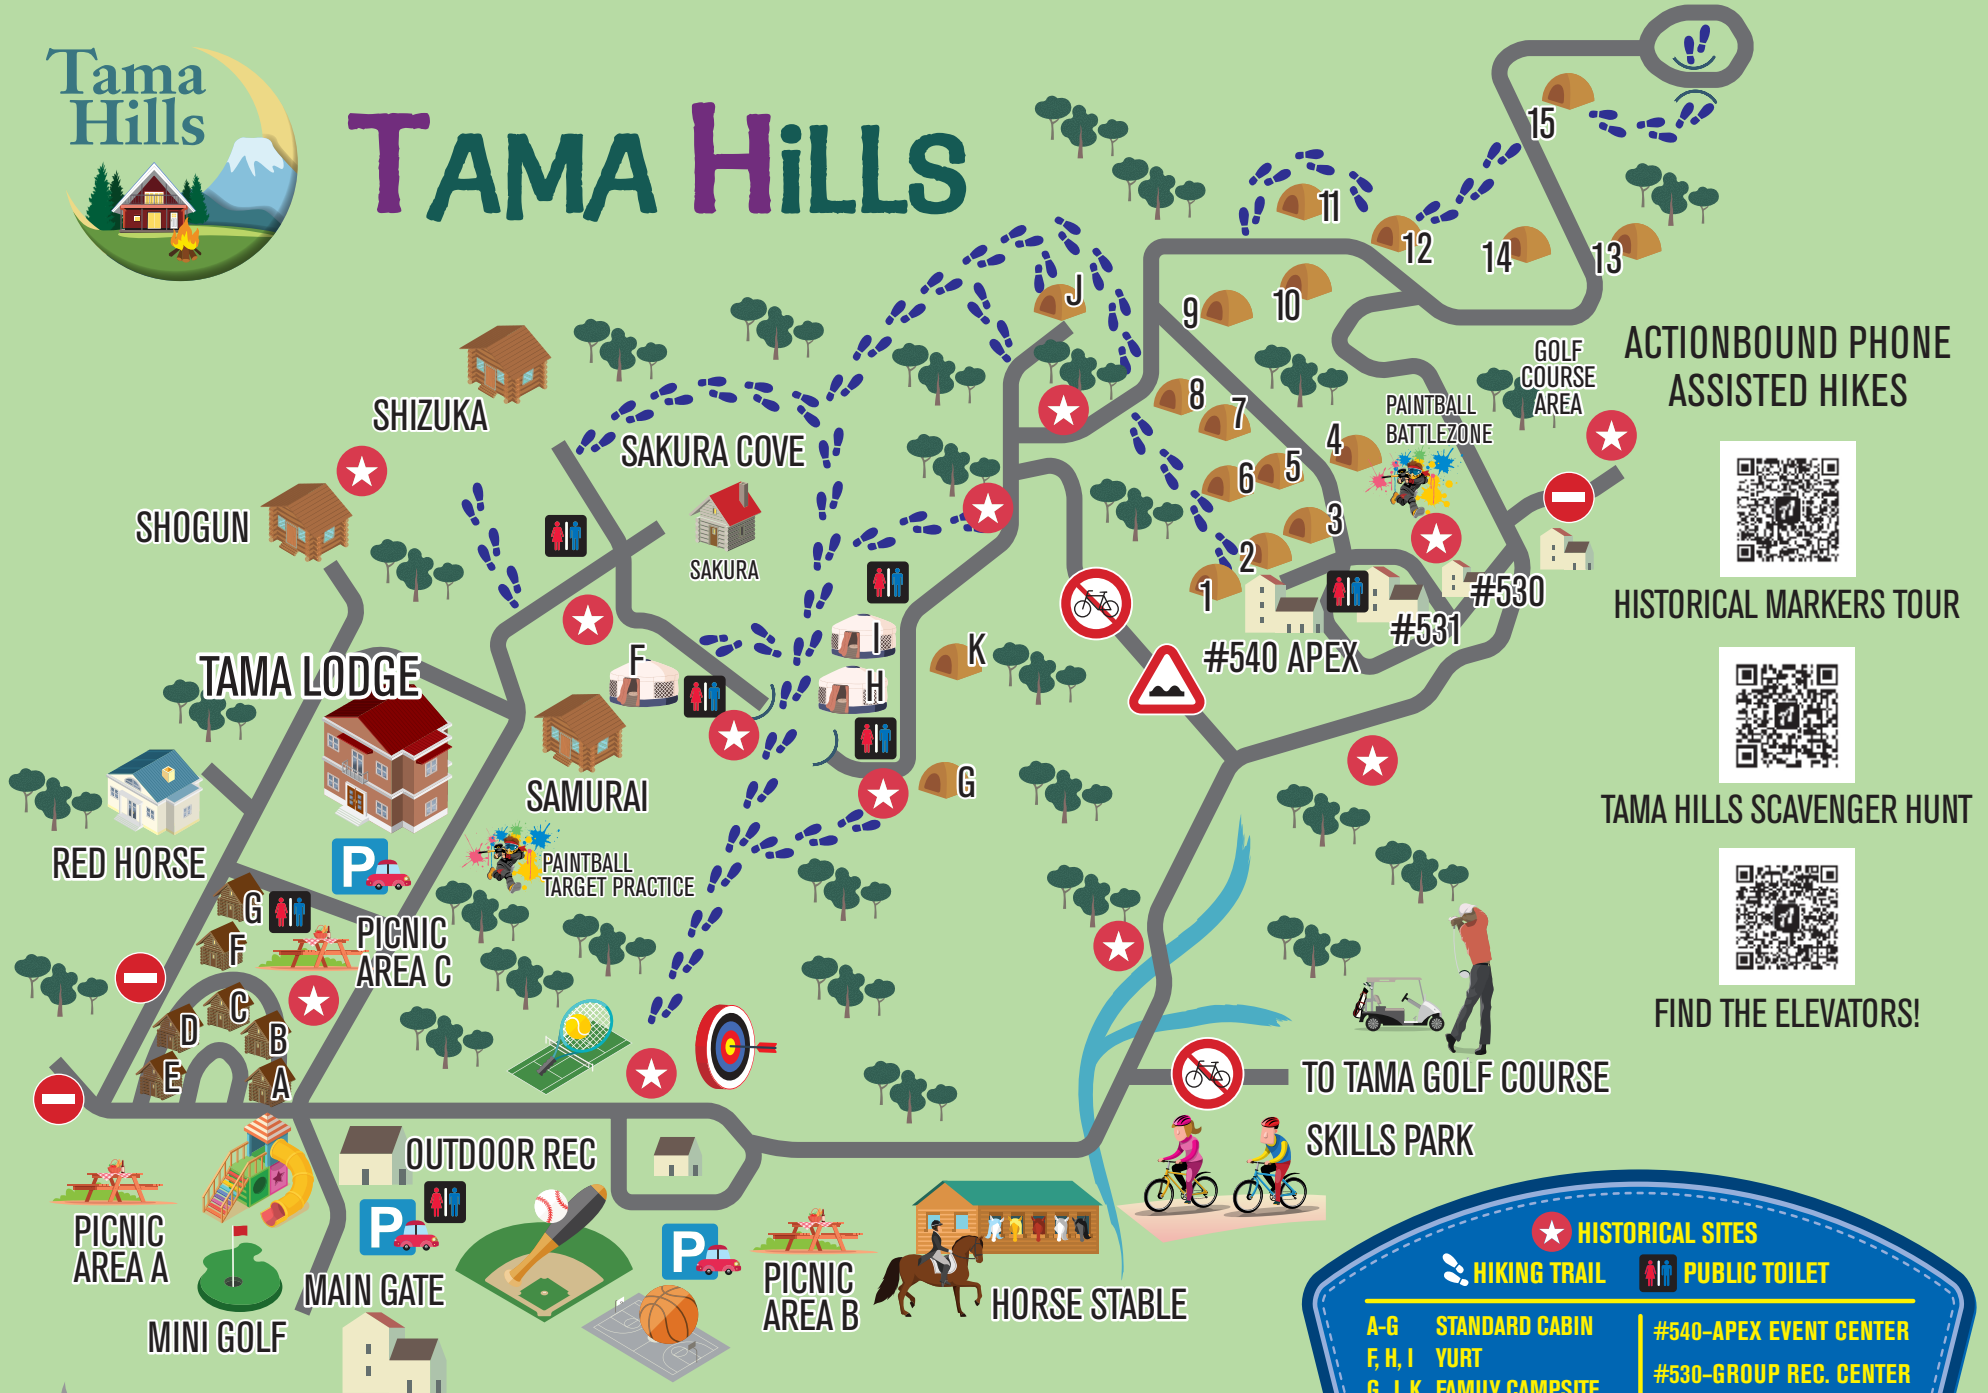

# TAMA HILLS

**ACTIONBOUND PHONE ASSISTED HIKES**

**HISTORICAL MARKERS TOUR**

**TAMA HILLS SCAVENGER HUNT**

**FIND THE ELEVATORS!**

**HISTORICAL SITES**

- HIKING TRAIL
- PUBLIC TOILET

A-G	STANDARD CABIN	#540-APEX EVENT CENTER
F, H, I	YURT	#530-GROUP REC. CENTER
G, J, K	FAMILY CAMPSITE	#531-TOILET & SHOWER
1-15	PRIMITIVE CAMPSITE	

Yokota374FSS.com

FRONT DESK: 042-377-7009/DSN: 227-5230 • EMERGENCY: 119 OR 911 (DSN LINE)

# TAMA HILLS RECREATION INFORMATION

**PAINTBALL TARGET PRACTICE**

**MASSAGE PACKAGES**

**ELECTRIC MOUNTAIN BIKES**

**BUNCH BIKES**

**HORSEBACK RIDING**